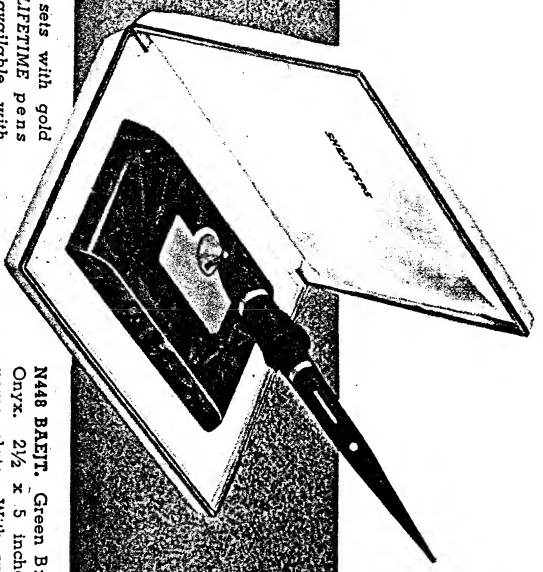

N488 BAEPU. Black Carrara. 3/4" x 5 inches. Gold monogram plate. With LIFETIME Pen $12.50.

N468 BAELR. Colored Pedarra Onyx. 3" x 5". Gold monogram plate. With LIFETIME Pen $12.50.

N448 BAELT. Green Brazilian Onyx. 2 1/2 x 5 inches. Gold name plate. With special gift case, and LIFETIME Pen $12.50.

Desk sets with gold trim LIFETIME pens also available with AUTOGRAPH LIFE-20 TIME pens, for facsimile signature engraving.